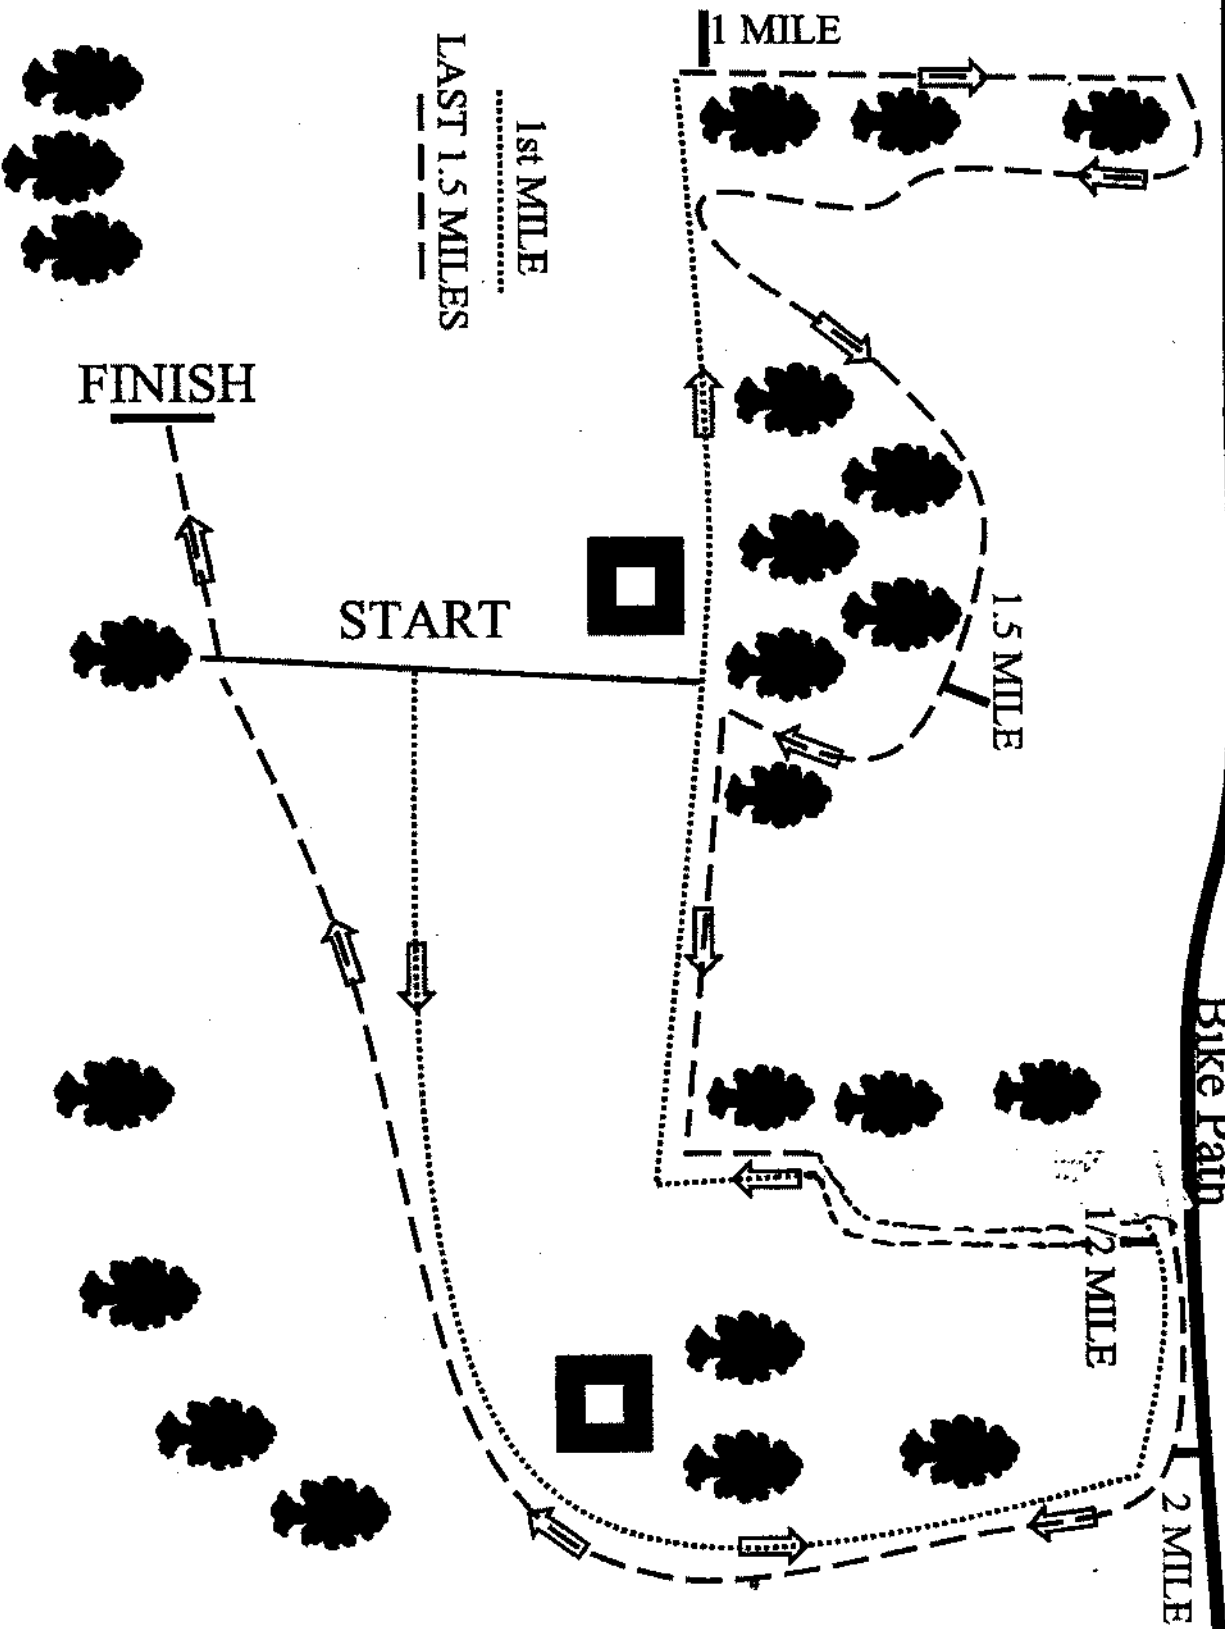

Bike Path

**PALATINE
CROSS COUNTRY
4 K (2.5 MILE) COURSE**

**AT DEER GROVE PRESERVE
DUNDEE RD. & HICKS**

DUNDEE RD. ENTRANCE